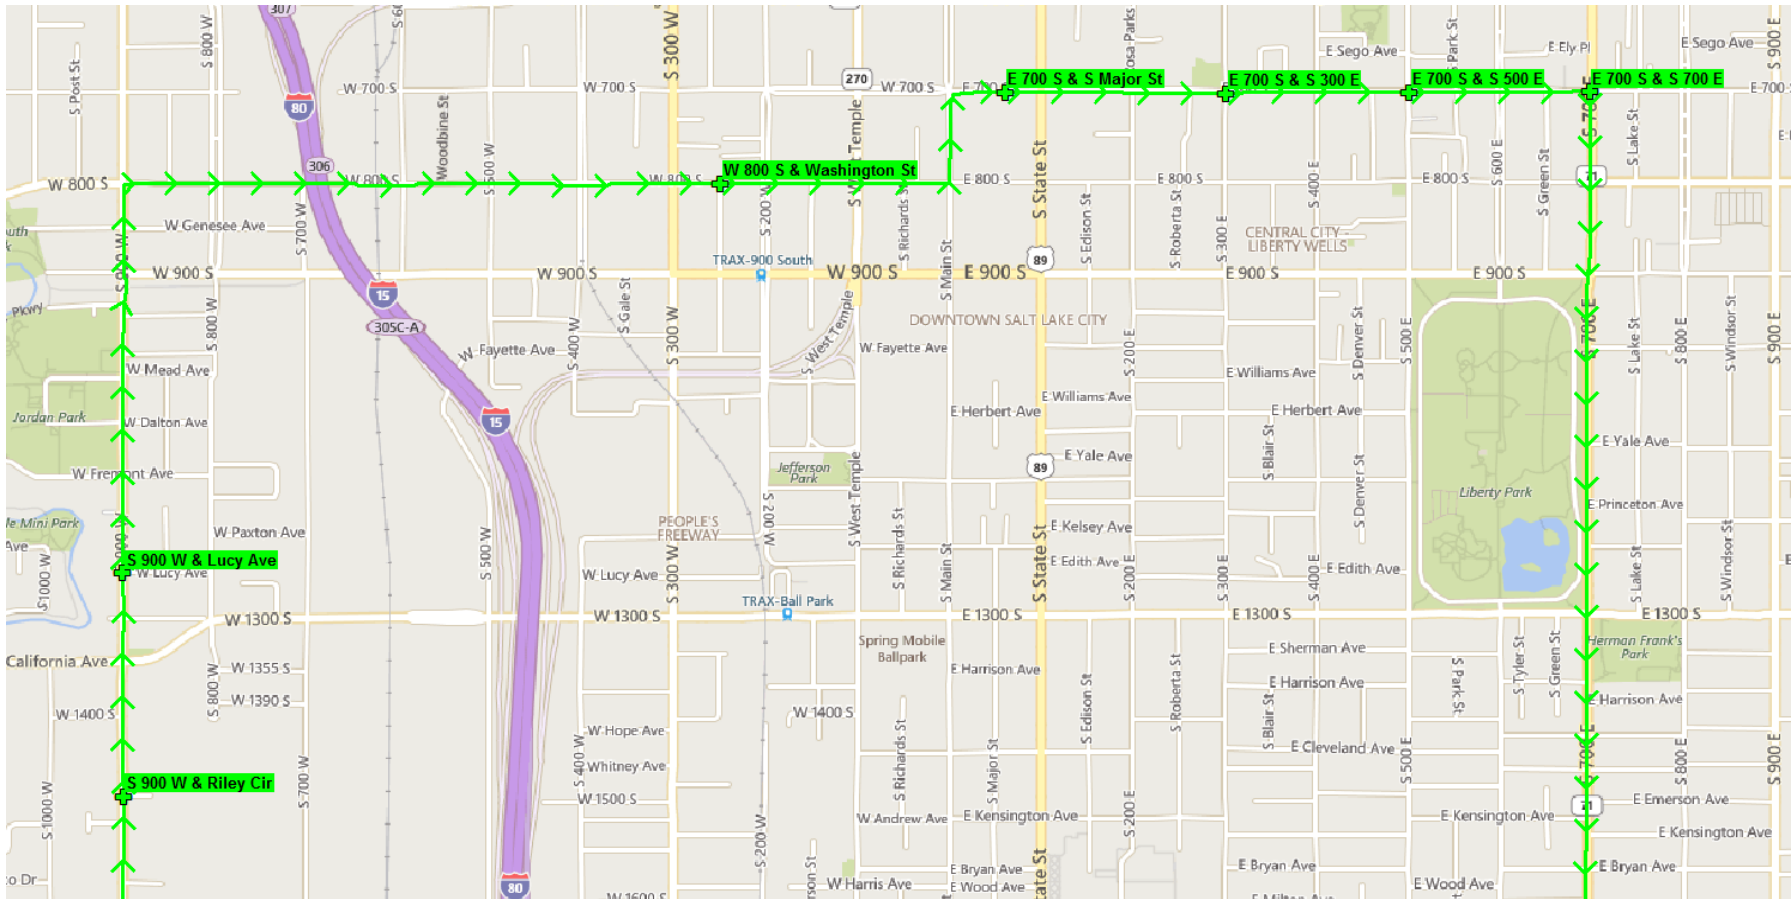

516 Highland High #1

AM

- 6:58 AM S West Temple & Mead Ave
- 7:00 AM Lucy Ave & S West Temple
- 7:02 AM S West Temple & Merrimac Ave

PM

- 2:57 PM S West Temple & Merrimac Ave
- 2:59 PM Lucy Ave & S West Temple
- 3:01 PM S West Temple & Mead Ave

517 Highland High #2

AM

- 6:48 AM S 900 W & Riley Cir
- 6:50 AM S 900 W & Lucy Ave
- 6:55 AM W 800 S & Washington St
- 6:58 AM E 700 S & S Major St
- 6:59 AM E 700 S & S 300 E
- 7:02 AM E 700 S & S 500 E
- 7:03 AM E 700 S & S 700 E

PM

- 2:52 PM E 700 S & S 700 E
- 2:53 PM E 700 S & S 500 E
- 2:54 PM E 700 S & S 300 E
- 2:57 PM E 700 S & S Major St
- 2:59 PM W 800 S & Washington St
- 3:05 PM S 900 W & Lucy Ave
- 3:06 PM S 900 W & Riley Cir

518 Highland High #3

AM

- 6:58 AM 1340 S 200 E
- 7:00 AM Kensington Ave & Roberta St
- 7:02 AM Cleveland Ave & S 400 E
- 7:04 AM Milton Ave & S 400 E
- 7:06 AM S 600 E & Bryan Ave

PM

- 2:48 PM S 600 E & Bryan Ave
- 2:51 PM Milton Ave & S 400 E
- 2:52 PM Cleveland Ave & S 400 E
- 2:54 PM Kensington Ave & Roberta St
- 2:55 PM 1340 S 200 E