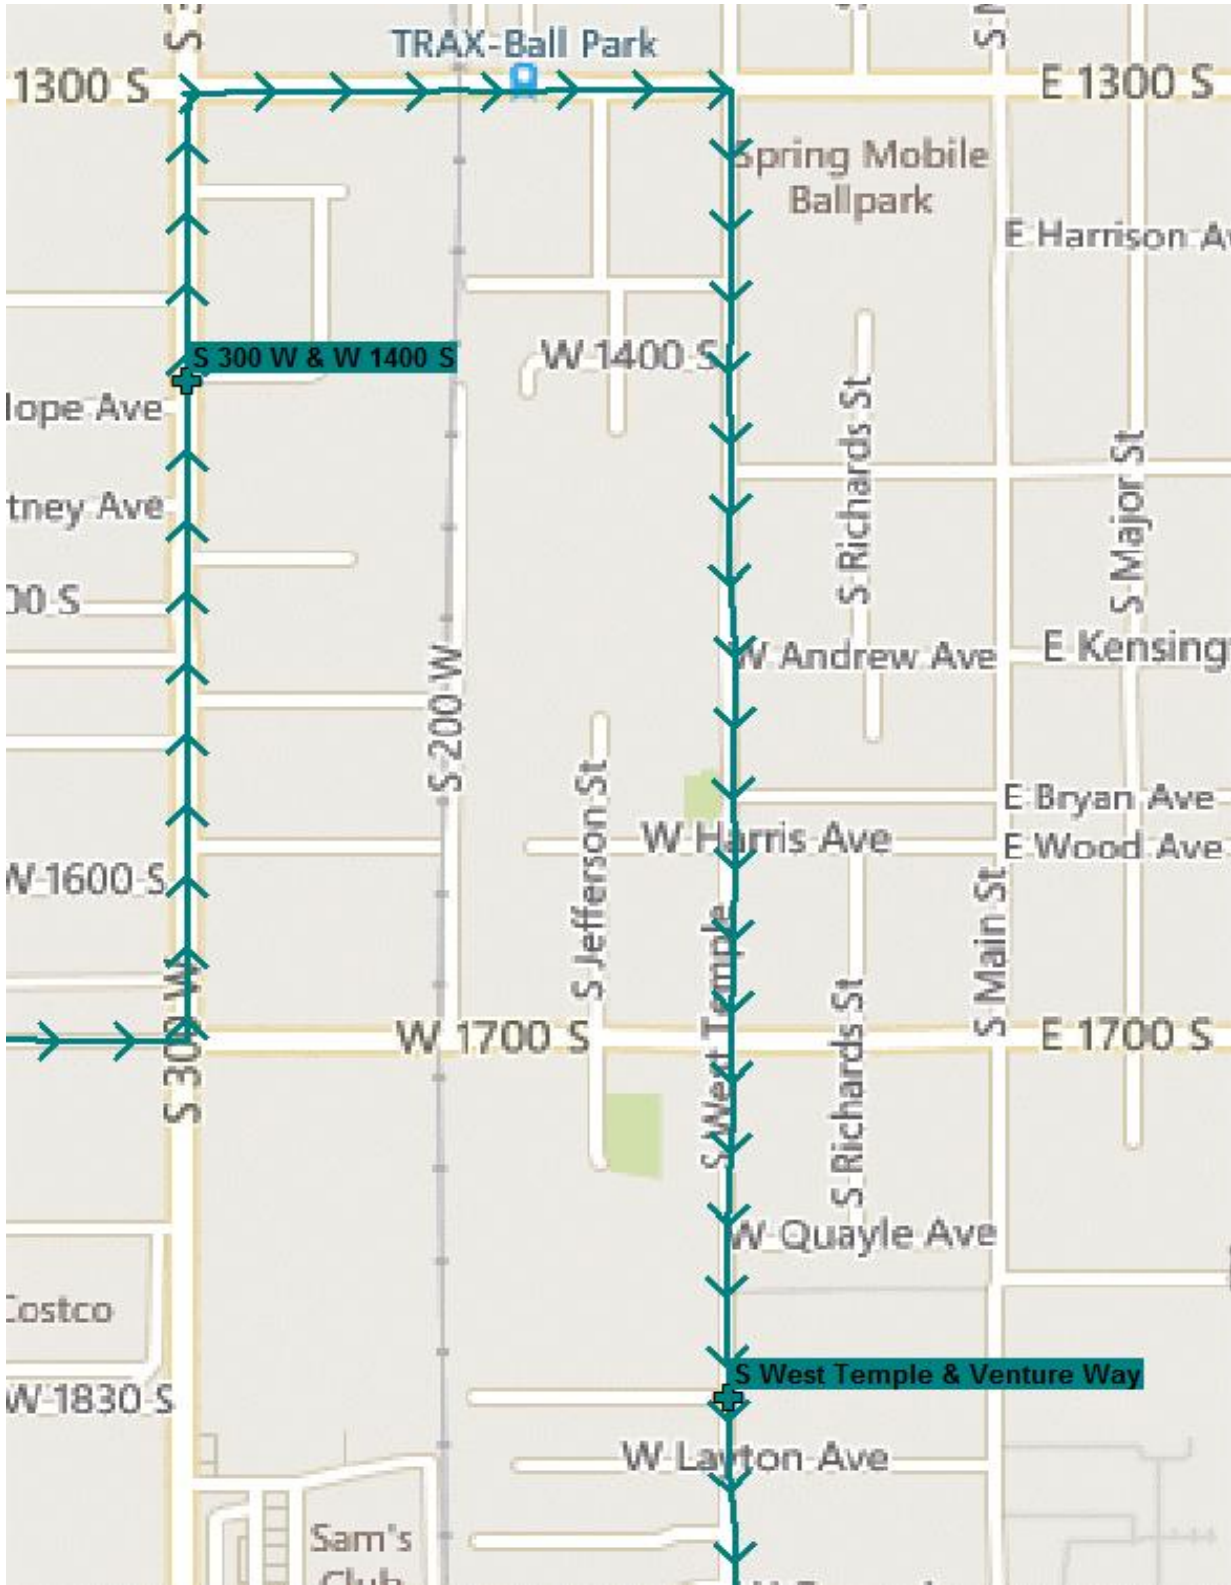

524 Highland High #9

AM

6:59 AM S 300 W & W 1400 S

7:03 AM S West Temple & Venture Way

PM

2:49 PM S West Temple & Venture Way

2:53 PM S 300 W & W 1400 S