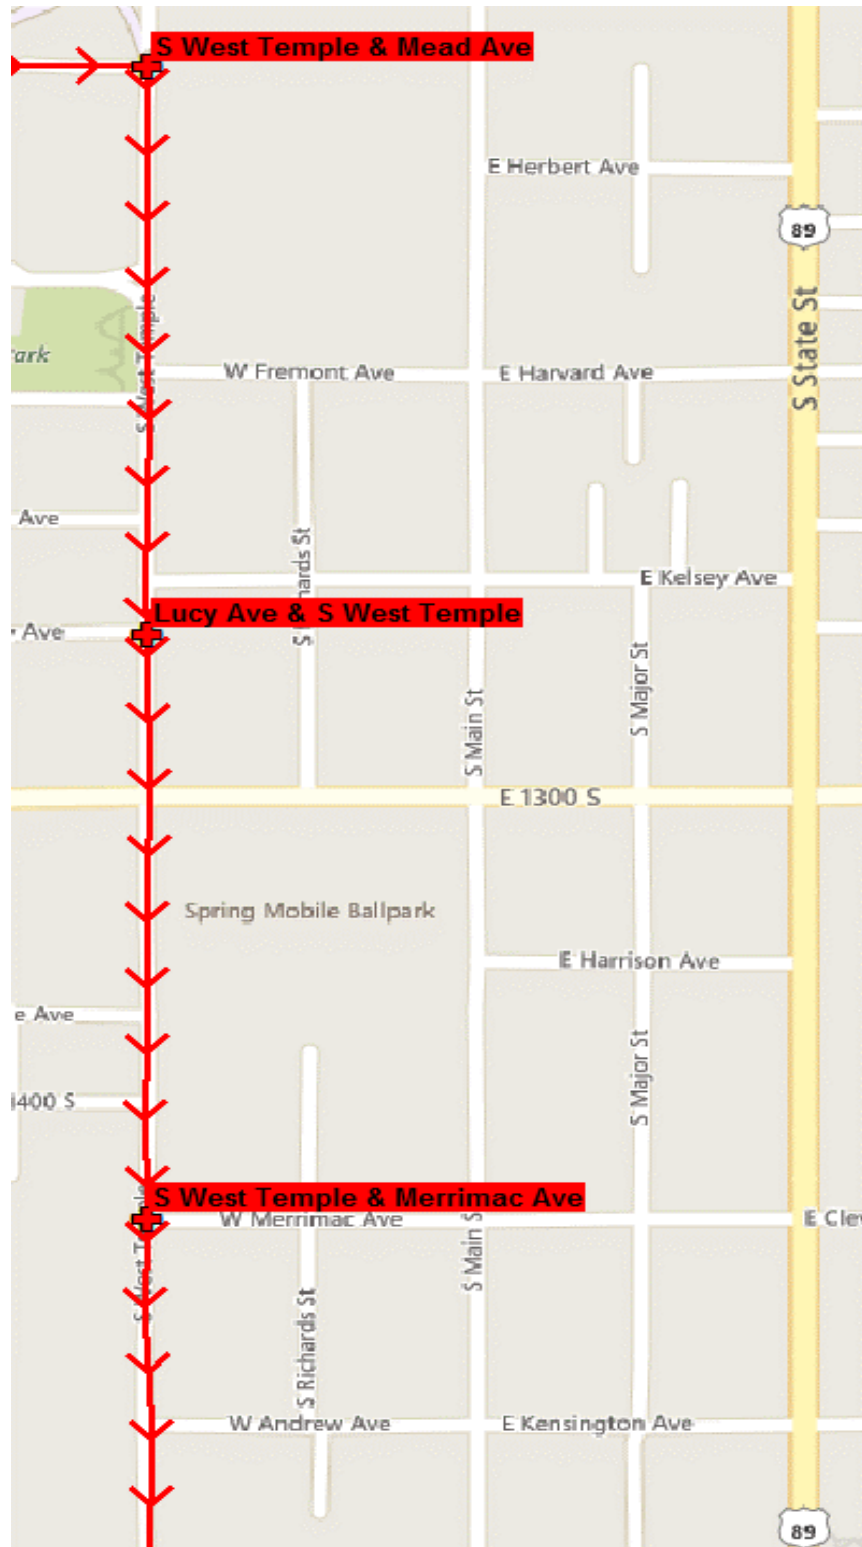

516 Highland High #1

AM

- 6:58 AM S West Temple & Mead Ave
- 7:00 AM Lucy Ave & S West Temple
- 7:02 AM S West Temple & Merrimac Ave

PM

- 2:57 PM S West Temple & Merrimac Ave
- 2:59 PM Lucy Ave & S West Temple
- 3:01 PM S West Temple & Mead Ave

517 Highland High #2

AM

- 6:48 AM S 900 W & Riley Cir
- 6:50 AM S 900 W & Lucy Ave
- 6:55 AM W 800 S & Washington St
- 6:58 AM E 700 S & S Major St
- 6:59 AM E 700 S & S 300 E
- 7:02 AM E 700 S & S 500 E
- 7:03 AM E 700 S & S 700 E

PM

- 2:52 PM E 700 S & S 700 E
- 2:53 PM E 700 S & S 500 E
- 2:54 PM E 700 S & S 300 E
- 2:57 PM E 700 S & S Major St
- 2:59 PM W 800 S & Washington St
- 3:05 PM S 900 W & Lucy Ave
- 3:06 PM S 900 W & Riley Cir

PM

2:45 pm PARLEYS WAY & WILSHIRE DR
 2:47 pm THUNDERBIRD DR & WASATCH DR
 2:48 pm E 2100 S & WASATCH DR
 2:50 pm E BLAINE AVE & WASATCH DR
 2:52 pm SAINT MARYS DR & WASATCH DR
 2:55 pm CANTERBURY DR & WILTON WAY
 2:57 pm SHERWOOD DR & CANTERBURY DR
 2:58 pm ROXBURY RD & SHERWOOD DR